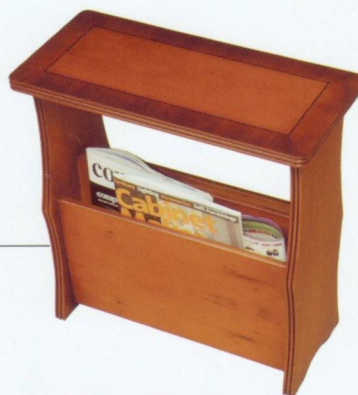

457 Magazine Table

J. S. Bradley Ltd.

Bradley House, Park Farm Close, Folkestone, Kent CT19 5ED

Tel: +44 (0) 1303 850011 Fax: +44 (0) 1303 244028

Email: info@bradleyfurniture.co.uk www.bradleyfurniture.co.uk